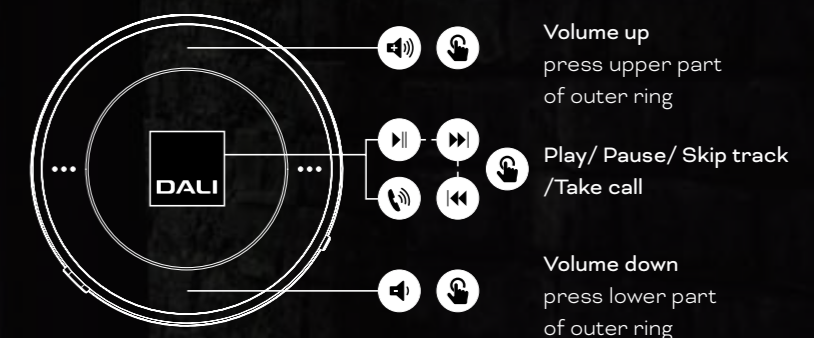

DALI IO is built for extended listening with a comfortable, durable design and a natural, transparent sound that never tires.

Durability

Headphones live an incredibly tough life and are not always handled with care. The DALI IO headphones are extremely durable and robust.

Designed with real use cases in mind, DALI IO headphones have been tested to meet all the challenges that real life can throw at them. For example, the headphone ear cups are able to rotate +/- 90 degrees in order to fold flat for compact storage, or to hang comfortably around the neck.

Earpads are the component that take the most punishment on any headphone. That's why we've designed the ear pads with a bayonet fit for quick and easy replacement. The other main wear component, the headband padding, is made from soft silicone rubber, chosen for its comfort and durability and its ability to be cleaned easily whenever needed.##

Accessories

Both DALI IO-4 and DALI IO-6 are supplied with a USB-C cable for charging and computer audio use as well as a 3.5mm jack cable. DALI IO-6 is supplied with a high quality travel case to protect the headphones when not in use.

Intuitive UI

Switch on > Connect to source > Enjoy the music

Power/ BT pair and ANC (IO-6 only) are placed more conventionally, but are still easy to locate.

To support the user experience, the IO headphones feature voice prompts.

On/Off, Pairing and Battery Level is also indicated visually by two multicolour LED indicators on the right ear cup.